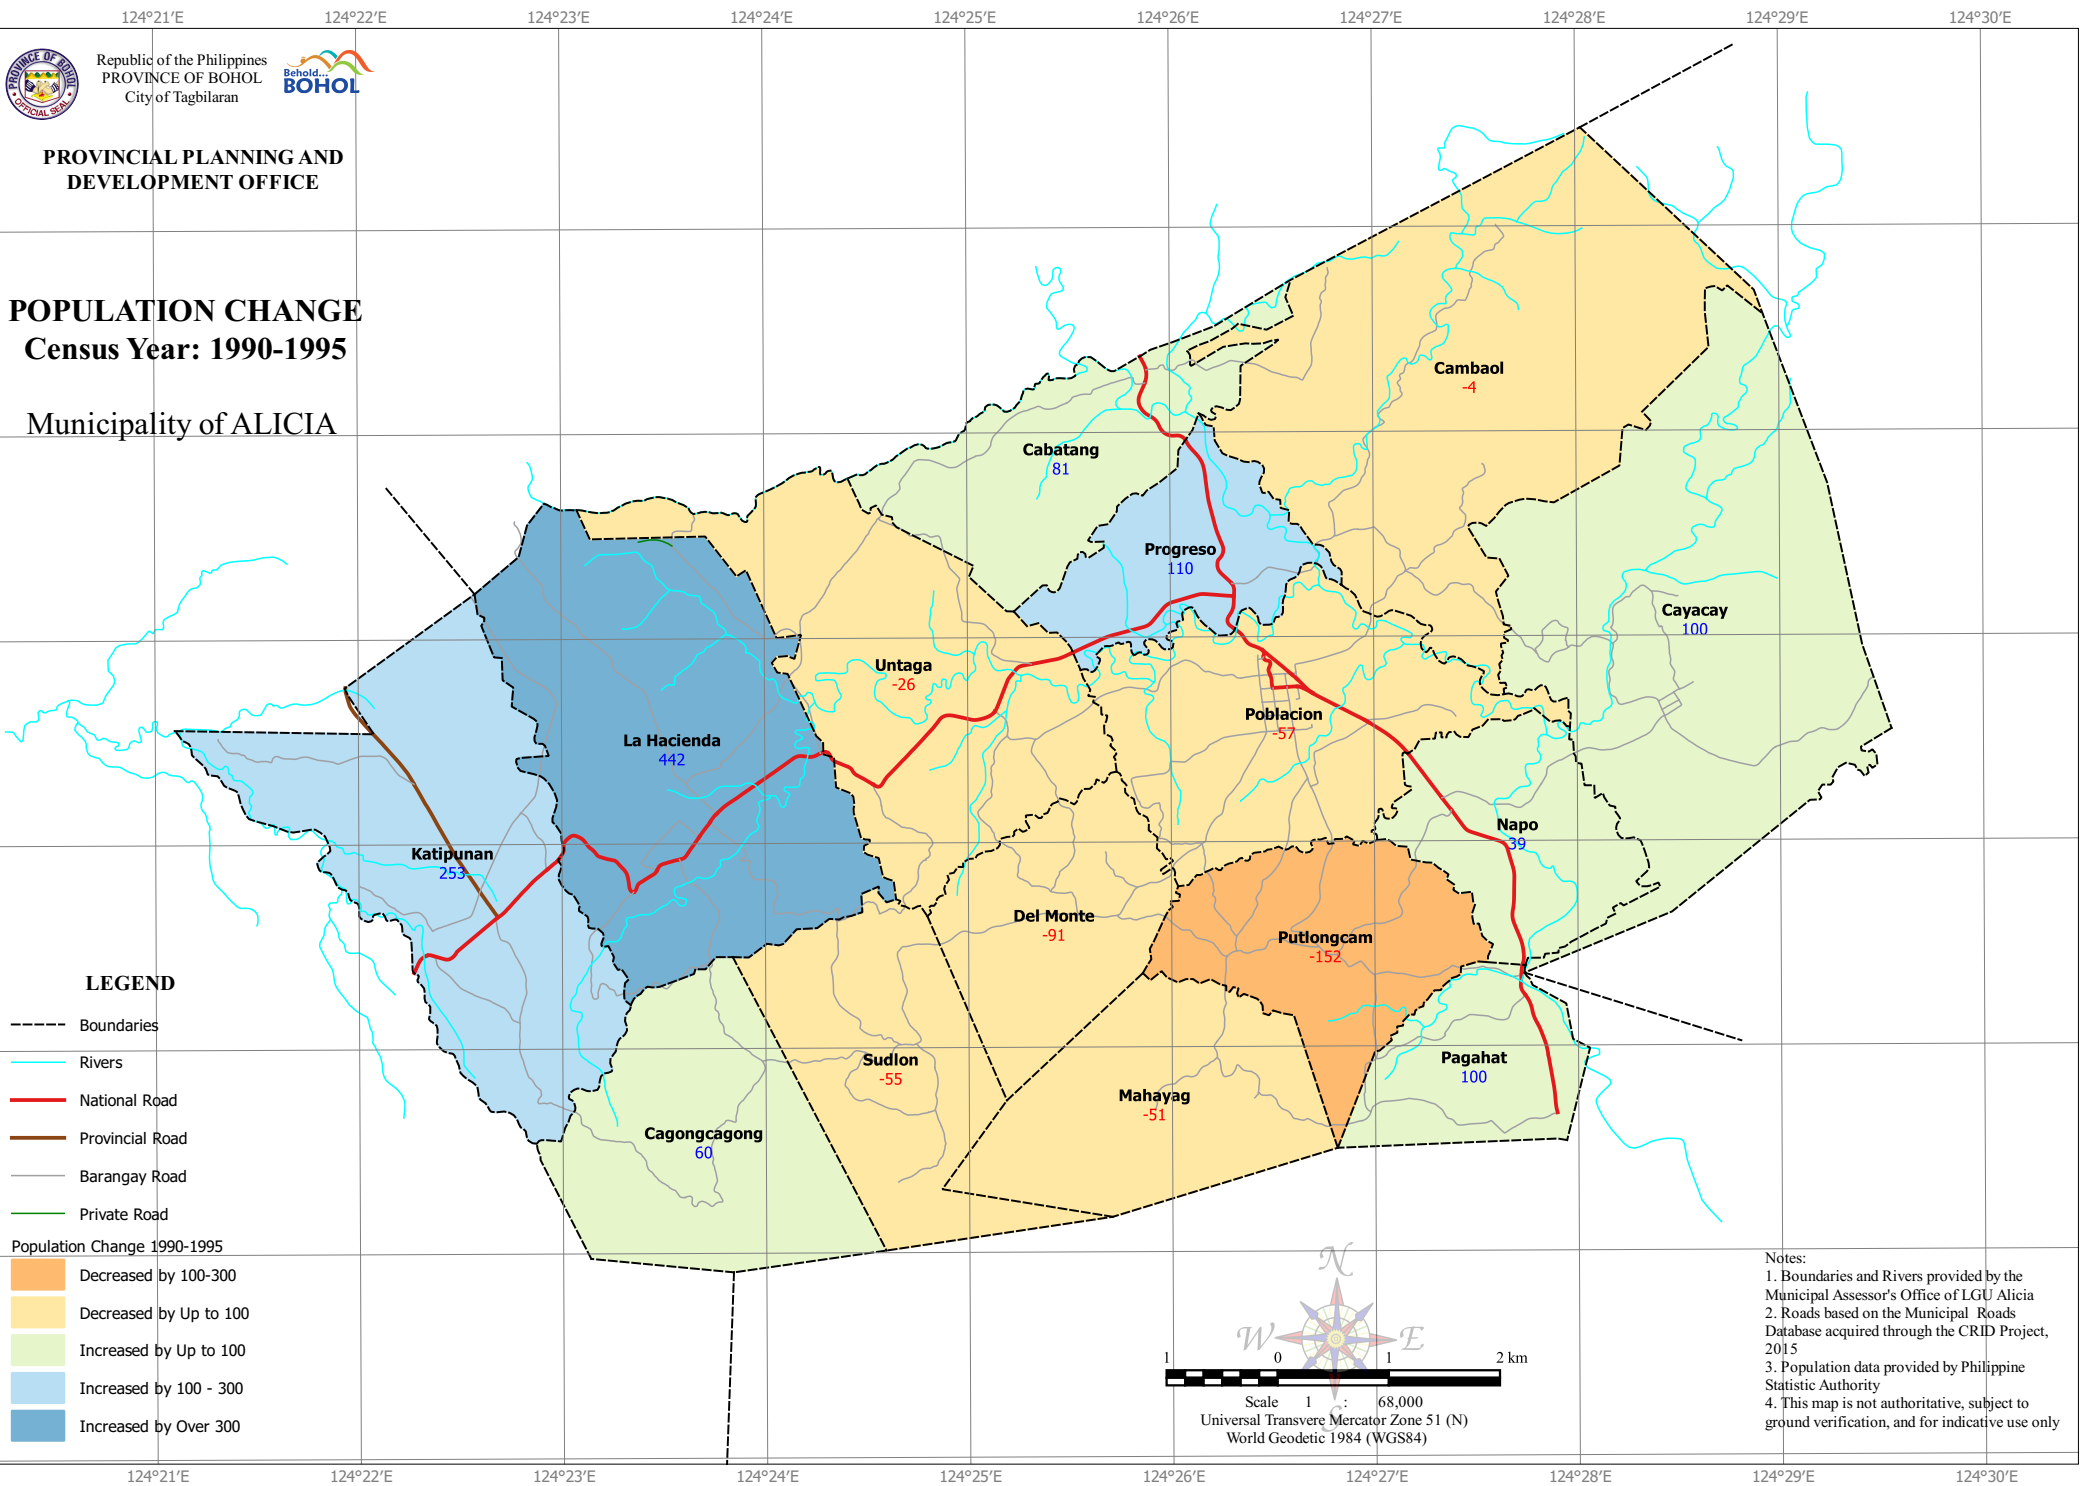

PROVINCIAL PLANNING AND
 DEVELOPMENT OFFICE

POPULATION CHANGE
Census Year: 1990-1995

Municipality of ALICIA

LEGEND

- Boundaries
- Rivers
- National Road
- Provincial Road
- Barangay Road
- Private Road

Population Change 1990-1995

- Decreased by 100-300
- Decreased by Up to 100
- Increased by Up to 100
- Increased by 100 - 300
- Increased by Over 300

- Notes:
1. Boundaries and Rivers provided by the Municipal Assessor's Office of LGU Alicia
 2. Roads based on the Municipal Roads Database acquired through the CRID Project, 2015
 3. Population data provided by Philippine Statistic Authority
 4. This map is not authoritative, subject to ground verification, and for indicative use only